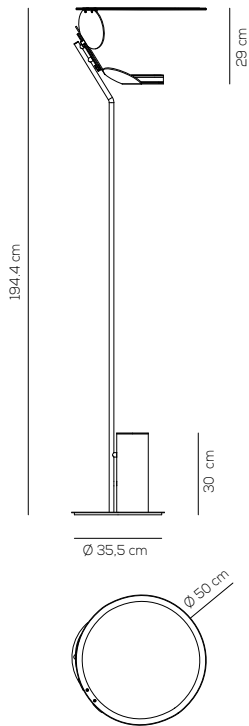

# Cut

Timo Ripatti

Collezione di lampade a sospensione, terra e tavolo con struttura metallica in alluminio e acciaio. Disponibile in colore nero. Corpo illuminante installabile in tre posizioni differenti. Sorgente luminosa a LED integrata dimmerabile.

Collection consisting of steel and aluminum suspended, floor and table lamps. Available in black colour. The Lighting source can be installed in three different positions. Built-in dimmable LED light source.

## PT CUT

kg 15,5 m³ 0,220

CUT / DIMMER INCLUDED

| Type | Article | Colours          | Finishings | Source                              |
|------|---------|------------------|------------|-------------------------------------|
| PT   | CUT XXX | NE intense black | XX         | LED 21W - optic ~ 60° beam<br>3000K |

IP20 CRI>90 110-240Vac LED ~1665 lm ~80 lm/W  
 example composition code PT CUTXXX NE XX LED

CUSTOMER \_\_\_\_\_ NOTES \_\_\_\_\_

PT CUTXXX NE XX LED

NOTICE: Luminous flux (lm) and efficacy (lm/W) for all LED luminaires is estimated based on nominal ratings of the LED sources. Technical data could be subject to alteration without notice. Axo Light does not provide legal guarantee for the accuracy of this data sheet.